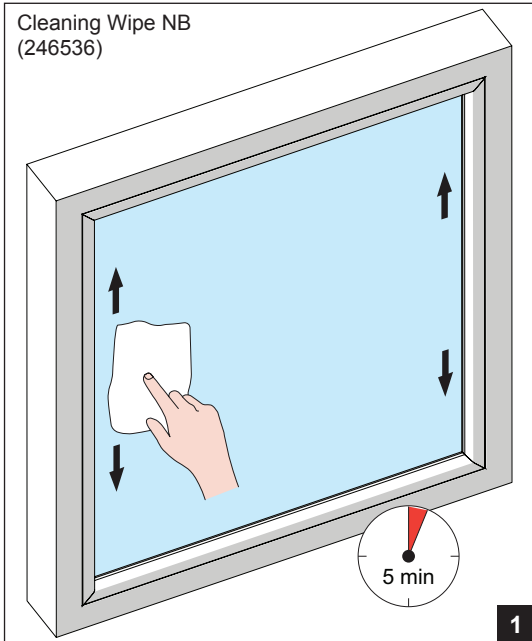

Cleaning Wipe NB
(246536)

Optional. If silicone is used on window
or in room use the Tape Primer
Anti-silicone (246545)